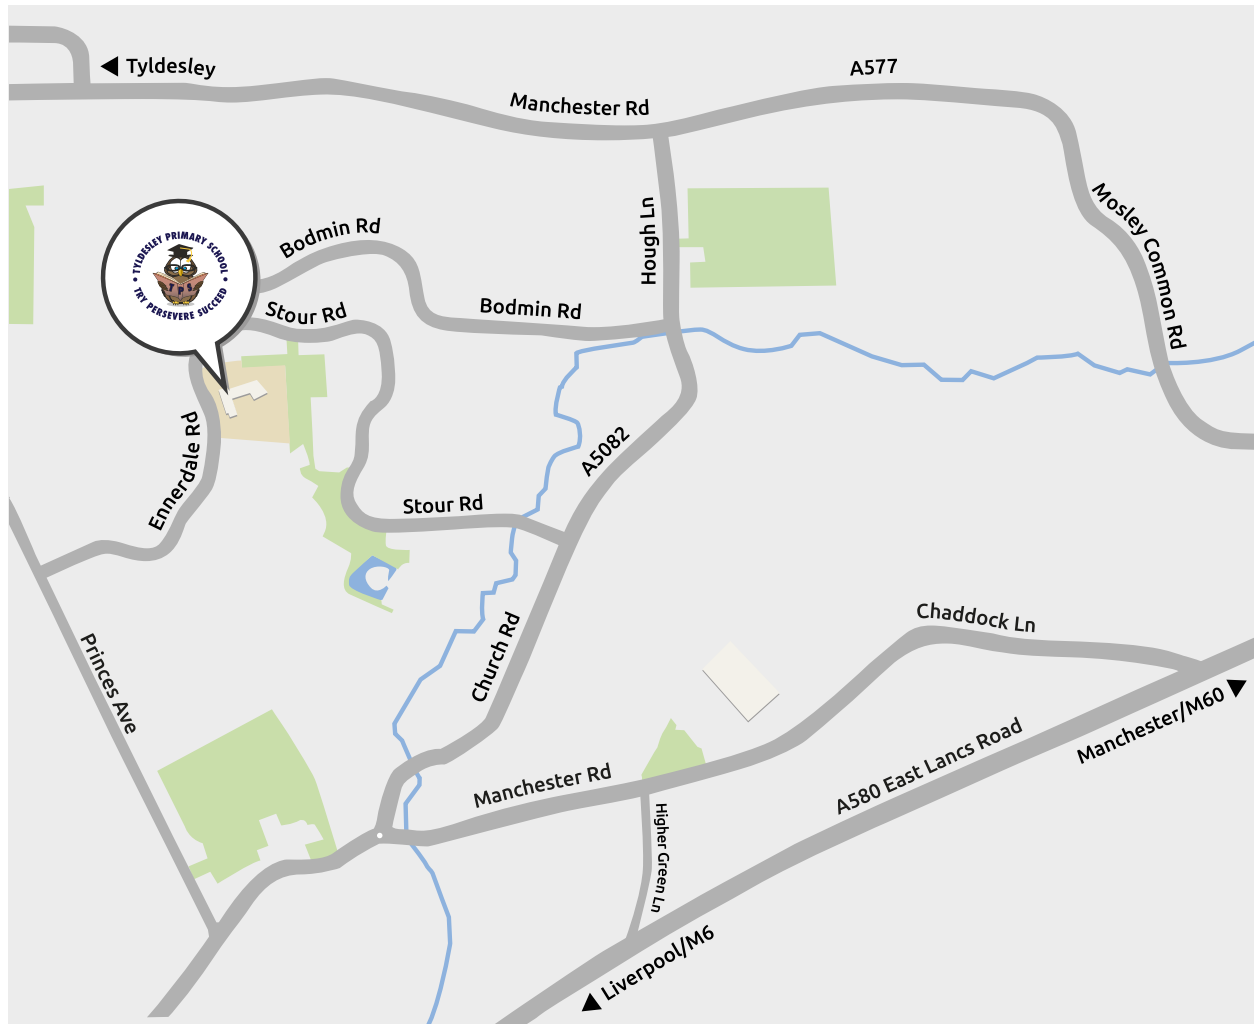

# Visiting Tyldesley Primary School

## Getting to Tyldesley Primary School

**From the East Lancashire Road.** Take 2nd exit at Greyround roundabout and stay on East Lancashire Road (A580 towards Manchester). Follow East Lancashire Rd for 2.5 miles. Then turn left onto Higher Green Lane, follow this round for 0.2 miles. Then turn left onto Manchester Rd (A572). At the roundabout take 1st exit and stay on Manchester Rd (A572). In 0.2 mile at the next roundabout take the 2nd exit onto Princes Ave. Continue onto Astley Street. Then turn right onto Ennerdale Rd. Follow the road for 0.3 mile, and Tyldesley Primary School is on your right.